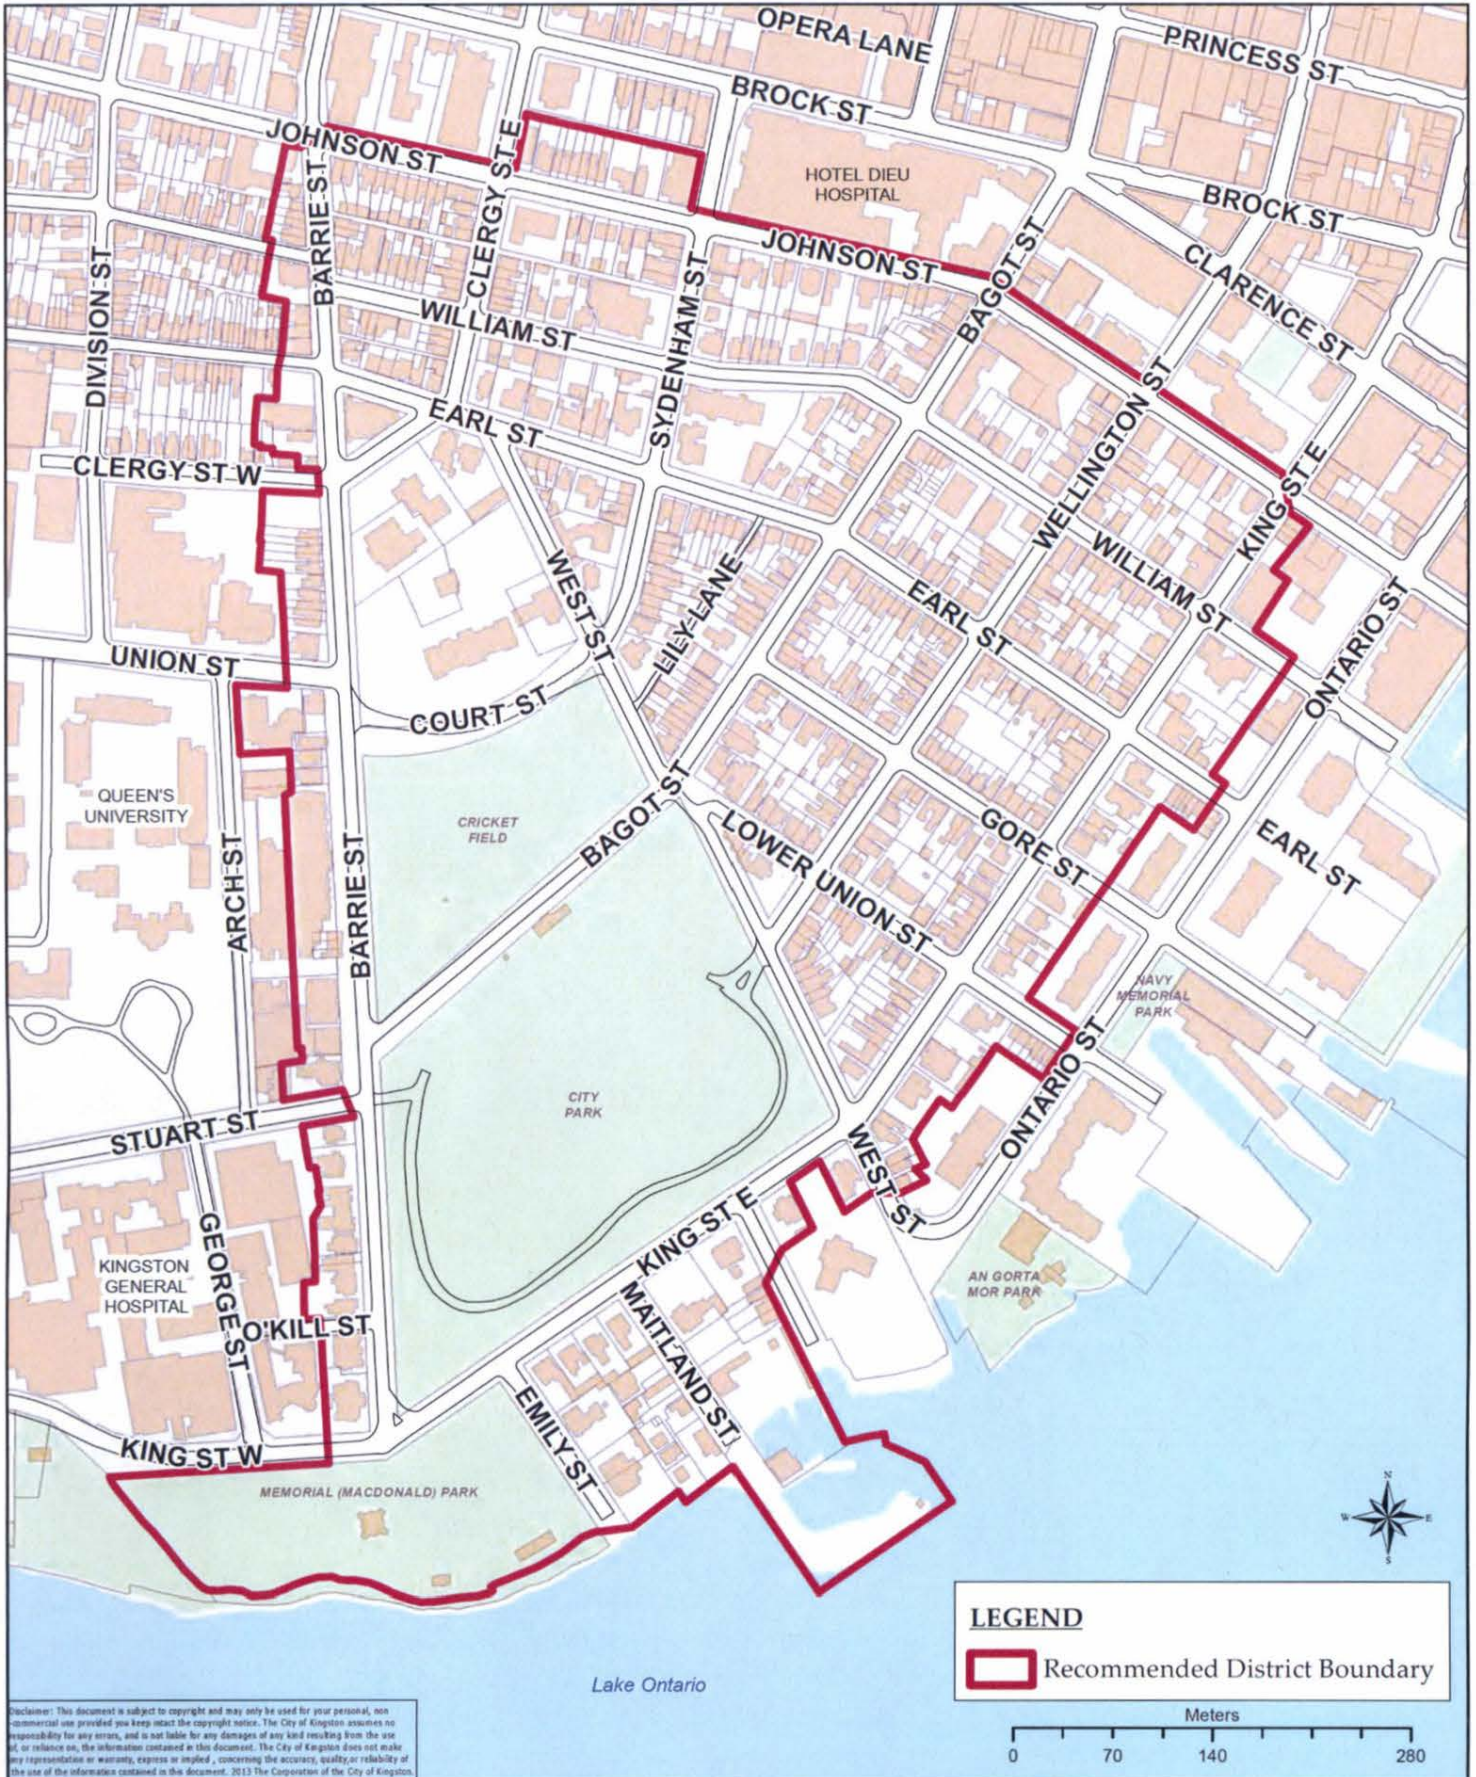

OLD SYDENHAM WARD RECOMMENDED DISTRICT

LEGEND

Recommended District Boundary