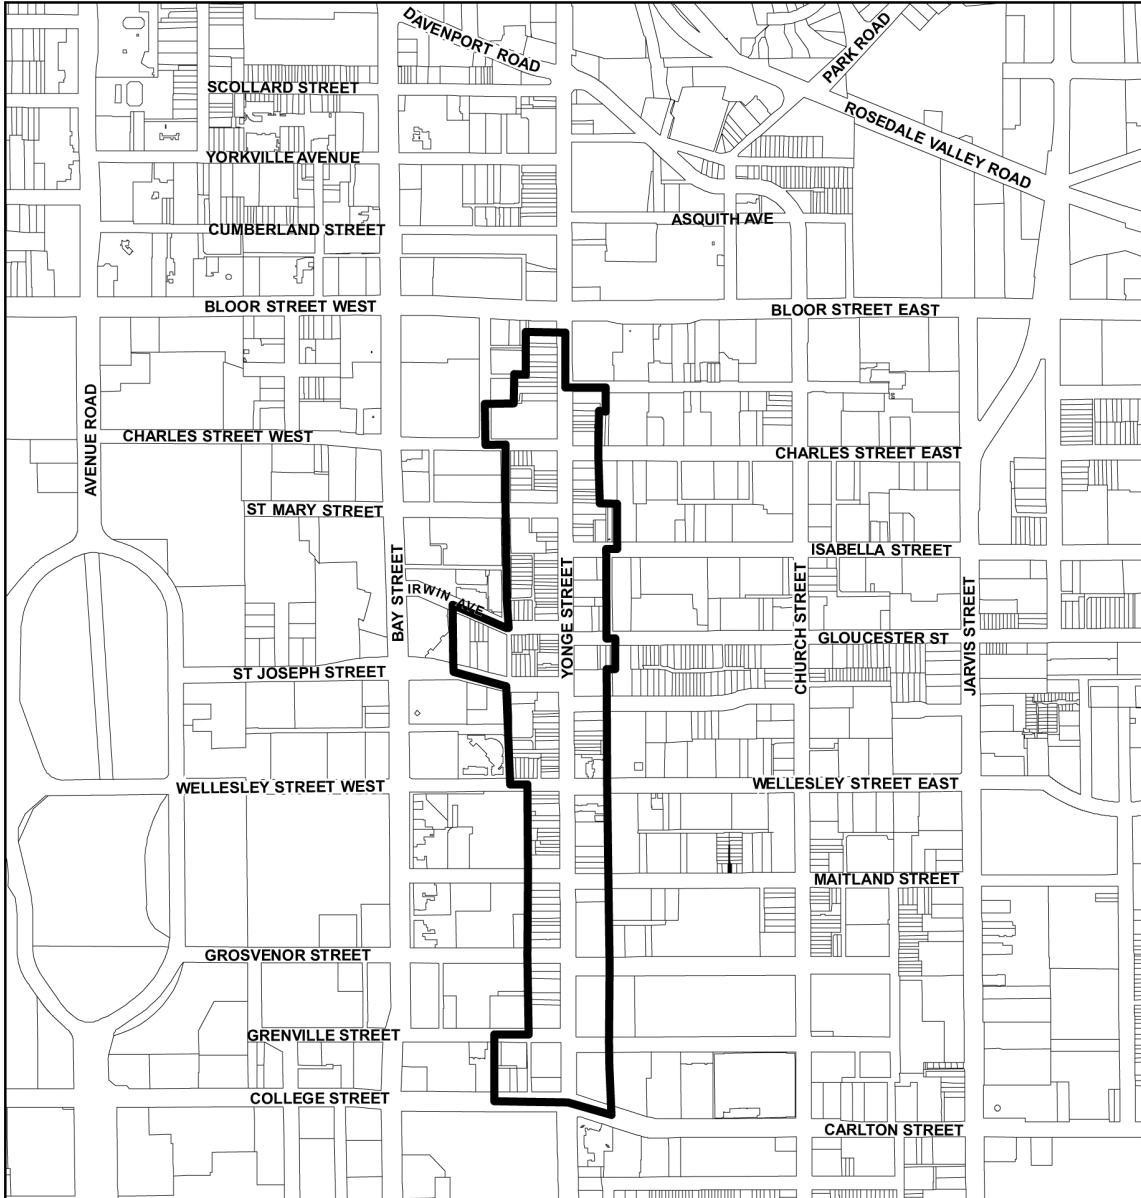

SCHEDULE "A"

Recommended Boundary

**Historic Yonge Street
Heritage Conservation District**

Not to Scale
06/26/2015